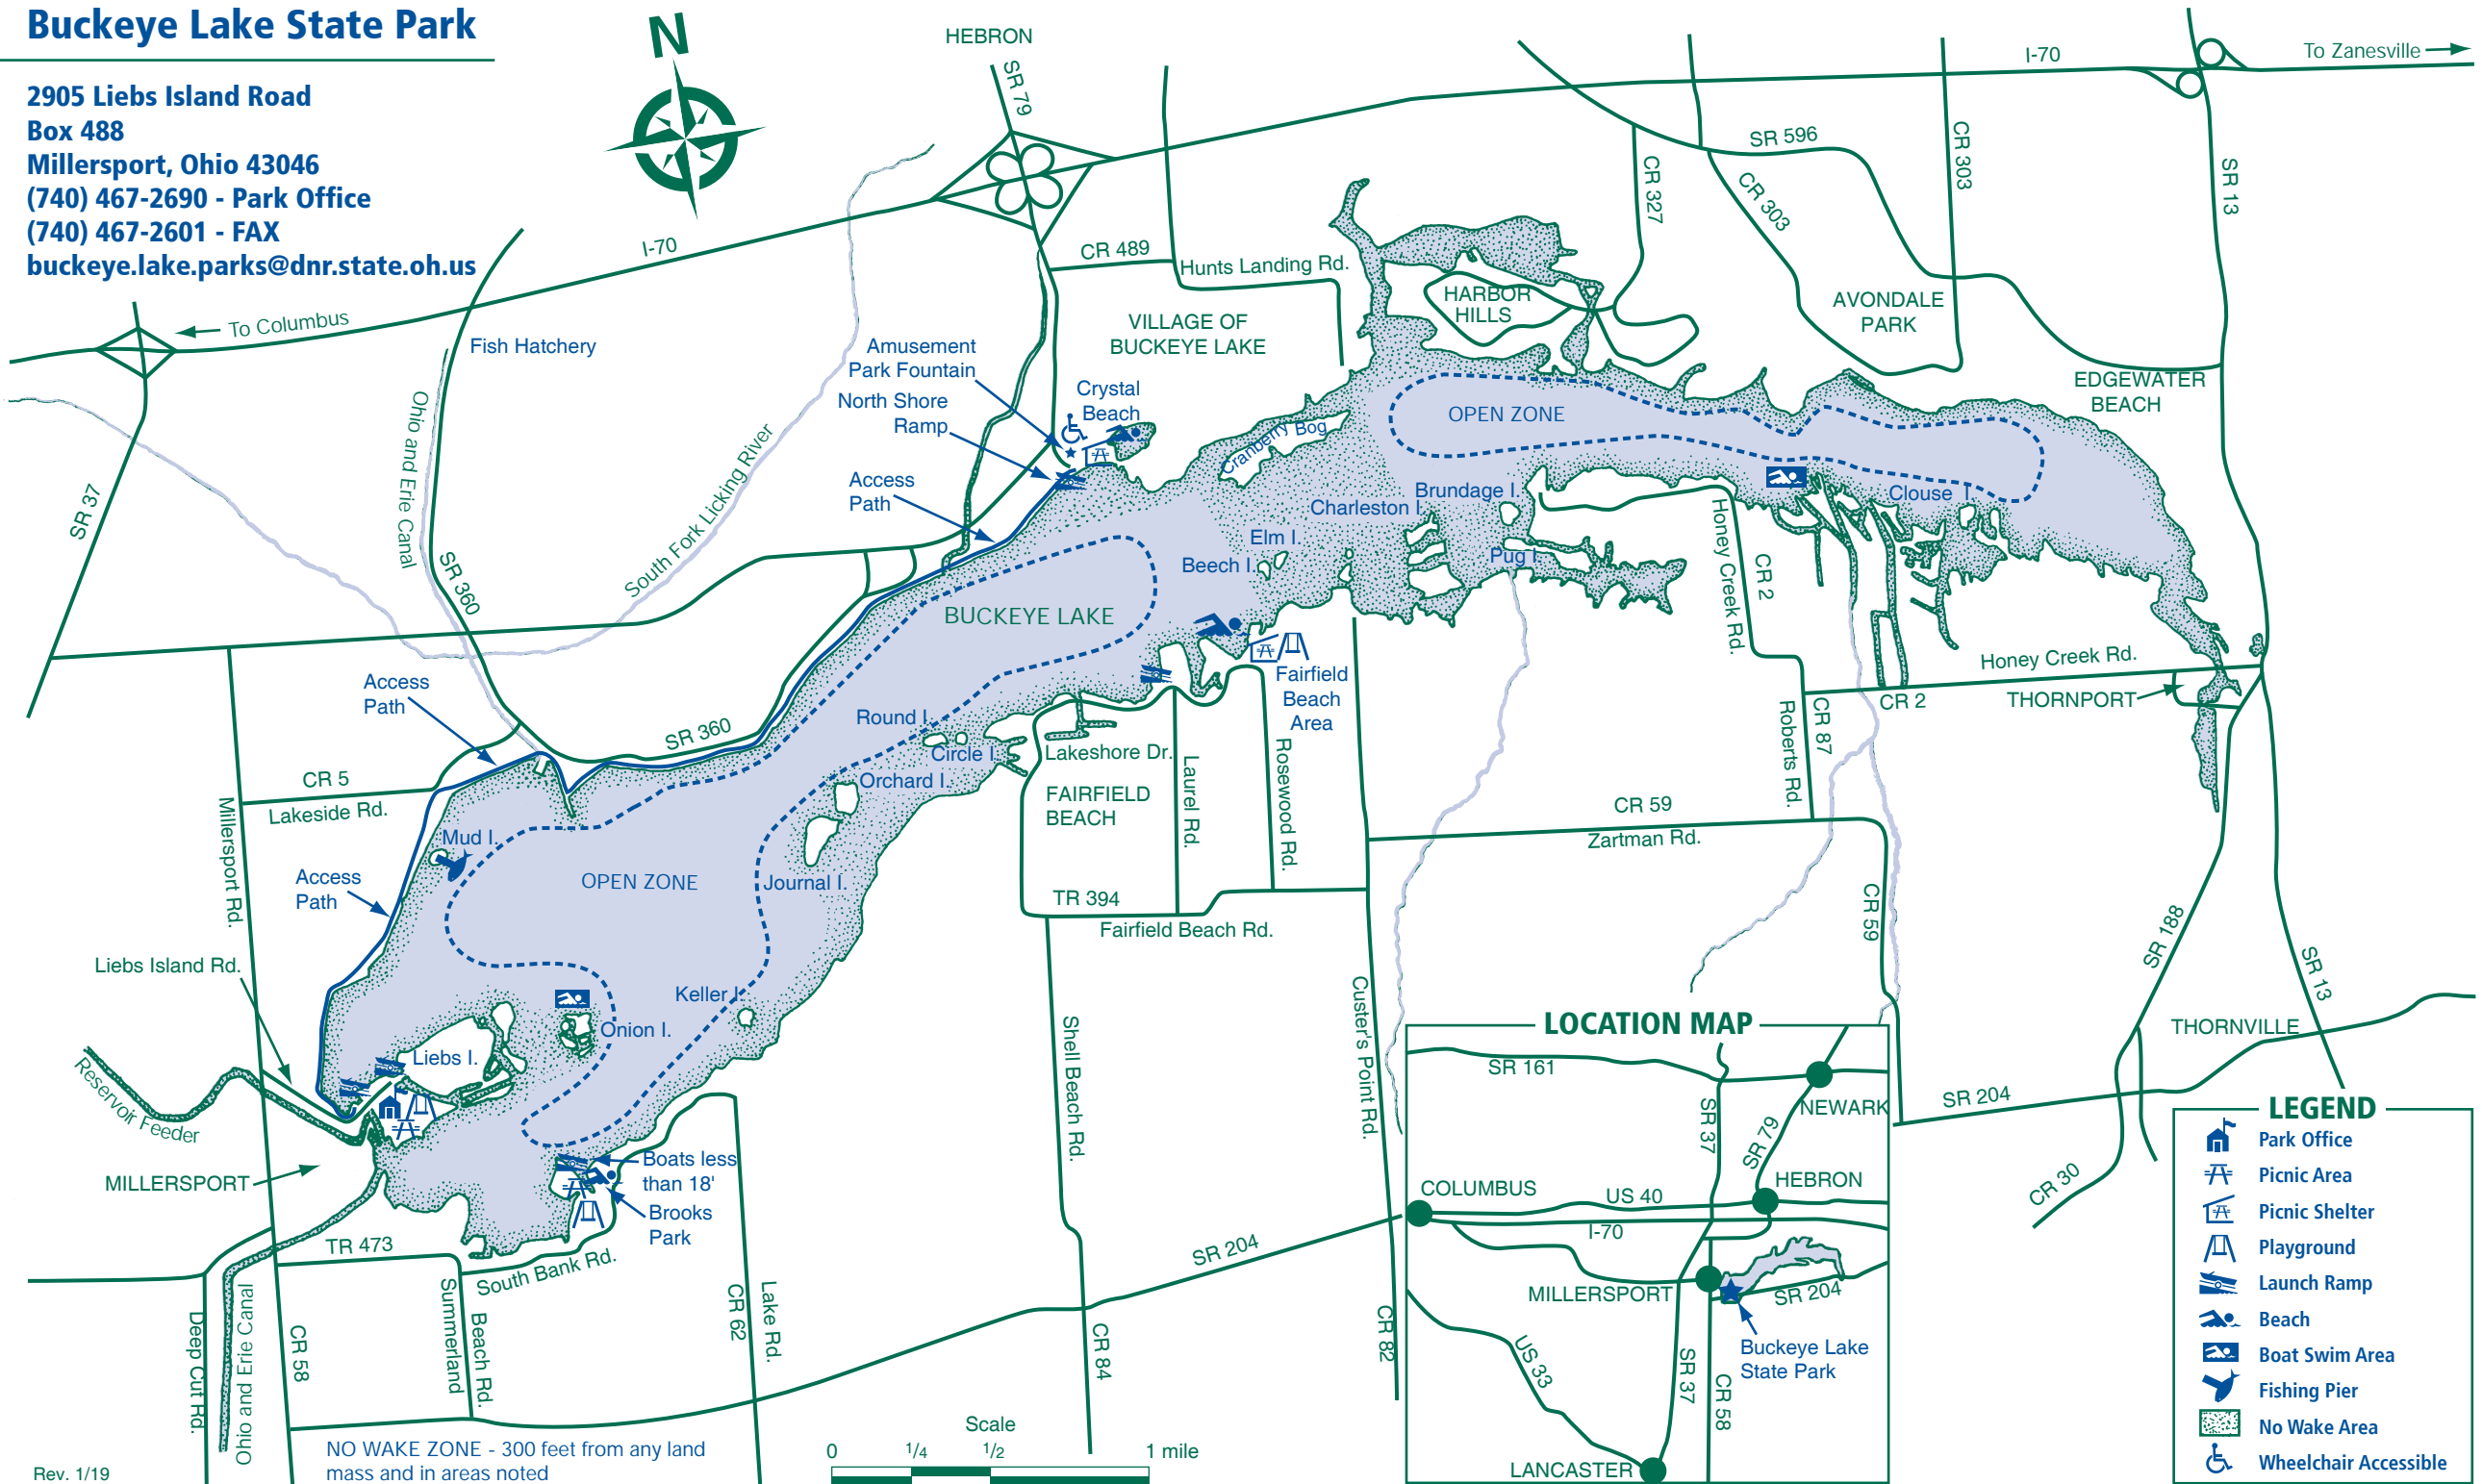

# Buckeye Lake State Park

2905 Liebs Island Road  
 Box 488  
 Millersport, Ohio 43046  
 (740) 467-2690 - Park Office  
 (740) 467-2601 - FAX  
[buckeye.lake.parks@dnr.state.oh.us](mailto:buckeye.lake.parks@dnr.state.oh.us)

**LEGEND**

- Park Office
- Picnic Area
- Picnic Shelter
- Playground
- Launch Ramp
- Beach
- Boat Swim Area
- Fishing Pier
- No Wake Area
- Wheelchair Accessible

NO WAKE ZONE - 300 feet from any land mass and in areas noted